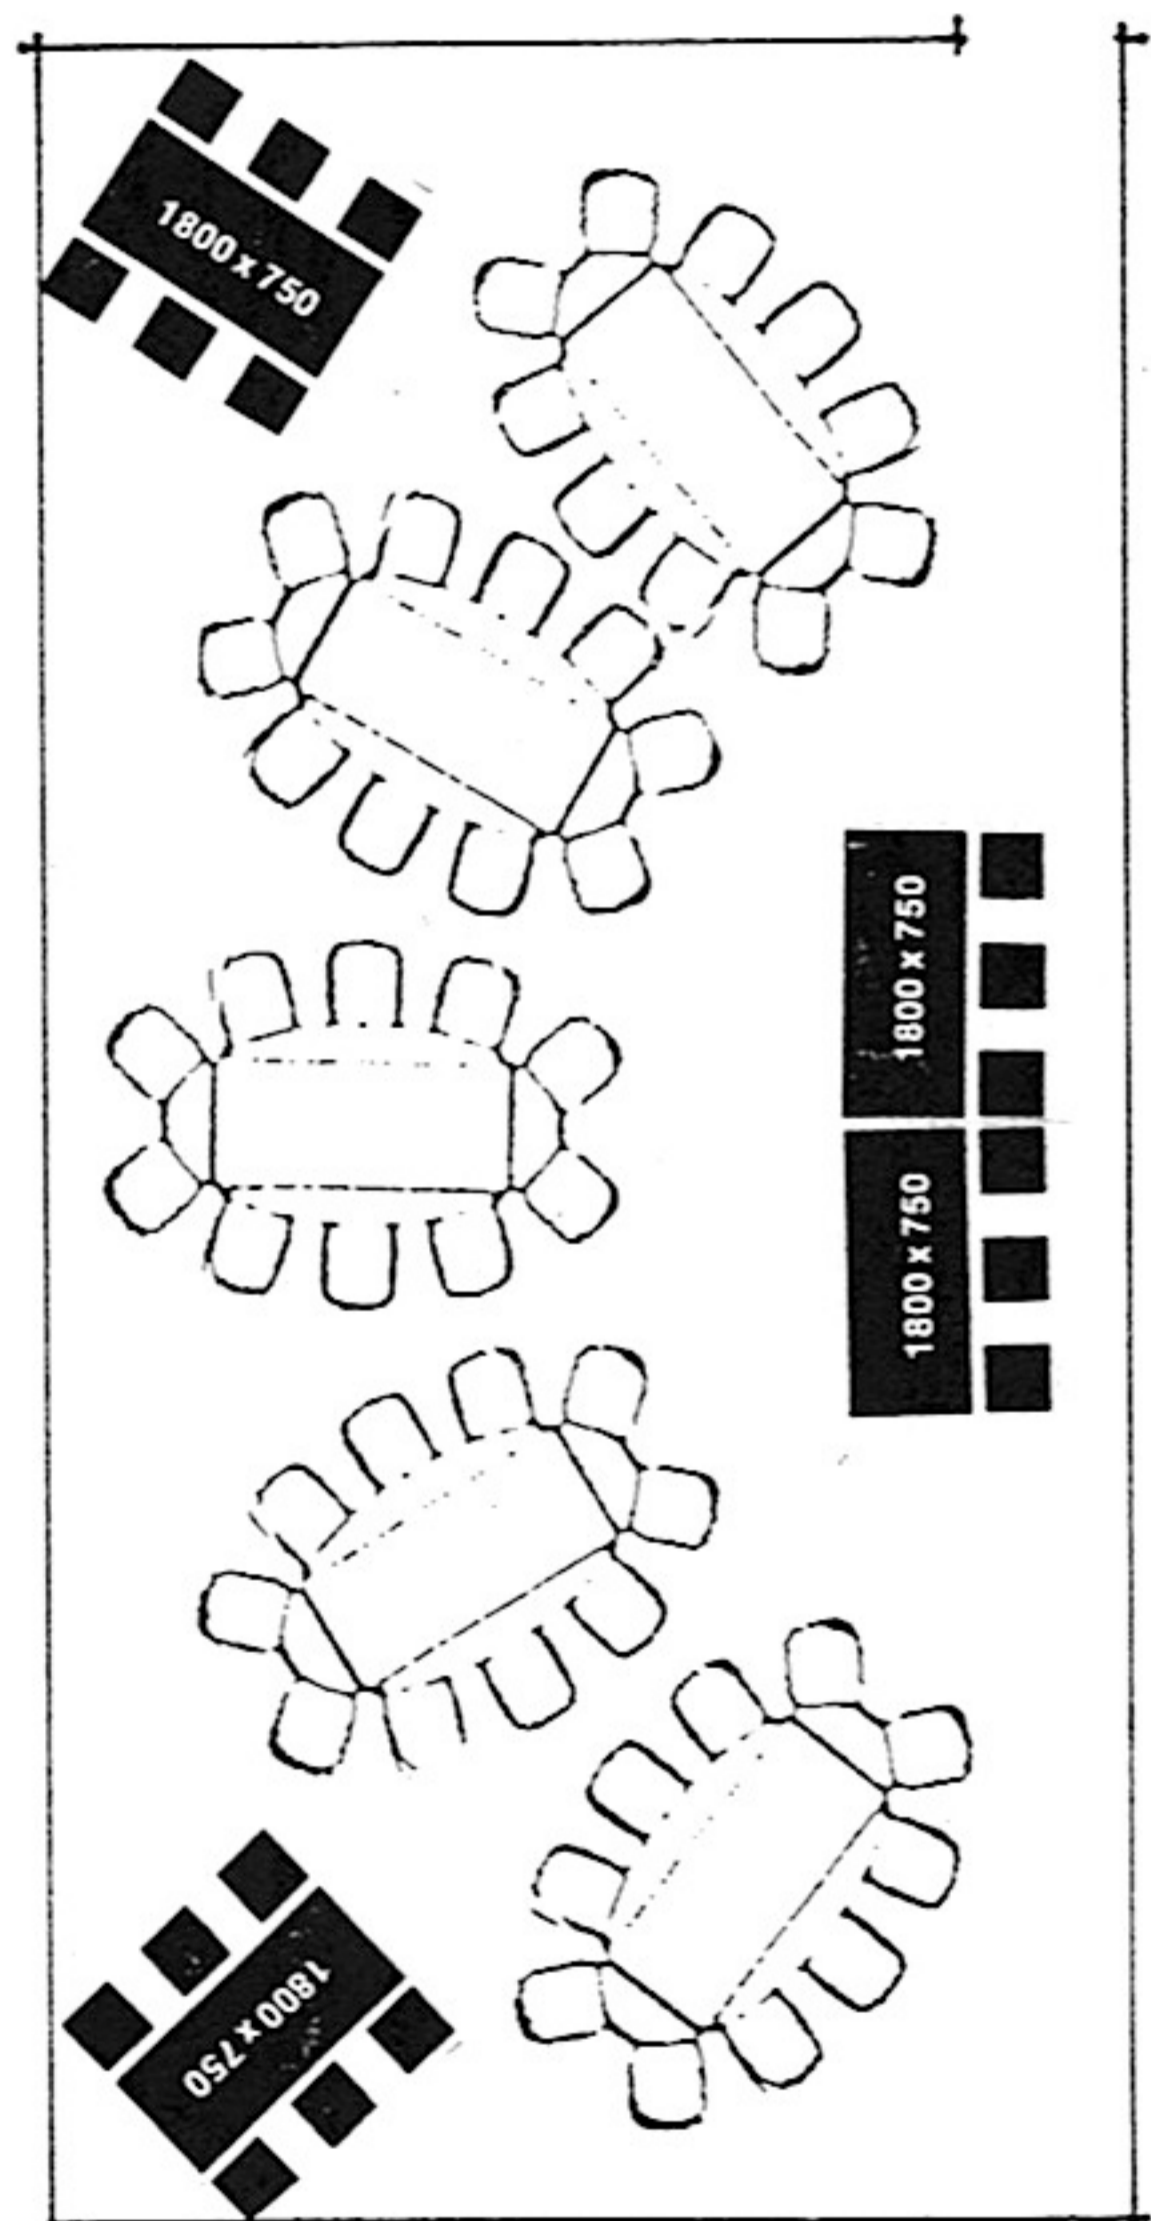

CLASSROOM STYLE

SEATING FOR 54
USING 18-18x750
FINAL ROUND TABLES

BANQUET STYLE 2.

SEATING FOR 68
USING 9-1800x750
FLAT TOP TABLES
6 - 2400x1200 OVAL
OVERLAYS.

SUGGESTED SEATING
LAYOUT OF FUNCTION ROOM

BILL ABONS SANDCTUARY

DATE 22/1/08
SCALE 1:100

DR T. BARR
SERBEL